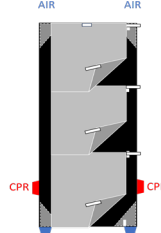

Alle Easy Cover-varianter fungerer i kombination med Master Turner-modeller af samme størrelse.