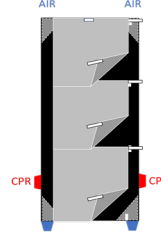

Exchange Cover 3
MC 004-3018
HMI: 79781
UDI-DI: 5744001972762
L 210 x B 95 x H 19 cm
Glidefelt L 210 x 75 cm