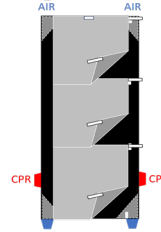

Exchange Cover 3
MC 004-3044
HMI: 105258
UDI-DI: 5744001972915
L 200 x B 105 x H 20 cm
Glidefelt L 200 x B 85 cm