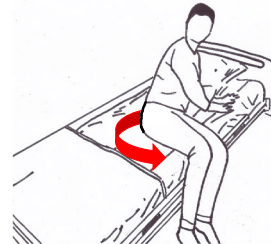

200 x 85

200 kg

200 x 85

(DK) Monter Light Cover / (UK) Mount Light Cover

(DK) Placer vinger / (UK) Place the wings

(DK) Anvendelsesmuligheder / (UK) Applications

(DK) Placer Light Turner oven på Light Cover for at få 4-vejs glid.