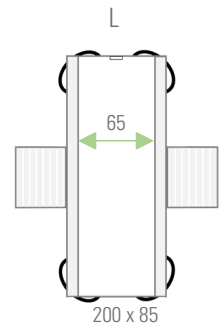

www.master-care.dk

Developed &
Manufactured by:

master-care.dk

Light Cover

The **Original** One-Layer System

200 kg

97 x 200

200 kg

200 x 85

200 kg

200 x 85

(DK) Monter Light Cover / (UK) Mount Light Cover

(DK) Placer vinger / (UK) Place the wings

(DK) Anvendelsesmuligheder / (UK) Applications

(DK) Placer Light Turner oven på Light Cover for at få 4-vejs glid.