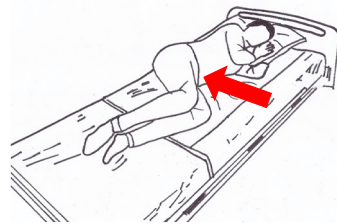

200 x 85

200 kg

200 x 85

(DK) Monter Light Cover / (UK) Mount Light Cover

(DK) Placer vinger / (UK) Place the wings

(DK) Anvendelsesmuligheder / (UK) Applications

(DK) Placer Light Turner oven på Light Cover for at få 4-vejs glid.

(UK) Place Light Turner on top of Light Cover to gain 4-way glide.

(DK) Skånsom vask og tørretumbling forlænger holdbarheden væsentligt.
(UK) Gentle washing and dry tumbling significantly prolongs the durability.