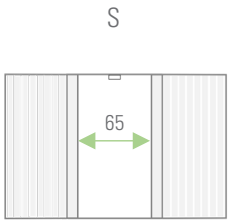

www.master-care.dk

Developed &
Manufactured by:

master-care.dk

Light Cover

The **Original** One-Layer System

200 kg

97 x 200

200 kg

200 x 85

200 kg

200 x 85

(DK) Monter Light Cover / (UK) Mount Light Cover

(DK) Placer vinger / (UK) Place the wings

(DK) Anvendelsesmuligheder / (UK) Applications

(DK) Placer Light Turner oven på Light Cover for at få 4-vejs glid.