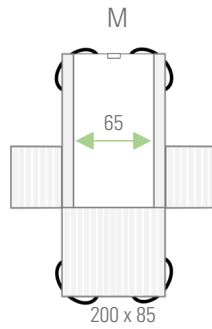

www.master-care.dk

Developed &
Manufactured by:

master-care.dk

Light Cover

The **Original** One-Layer System

200 kg

97 x 200

200 kg

200 x 85

200 kg

200 x 85

(DK) Monter Light Cover / (UK) Mount Light Cover

(DK) Placer vinger / (UK) Place the wings

(DK) Anvendelsesmuligheder / (UK) Applications

(DK) Placer Light Turner oven på Light Cover for at få 4-vejs glid.