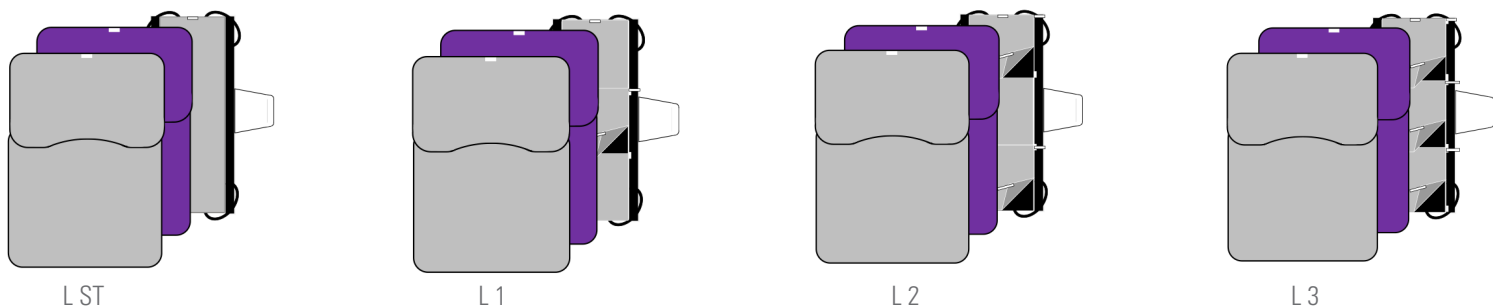

www.master-care.dk

Developed &
Manufactured by:

master-care.dk

The Original Master Turner

(DK) Kombinationsmuligheder / (UK) Combinations

(DK) Anvendelsesmuligheder / (UK) Applications

- (DK) Produkter med burrebånd må max. vaskes ved 60°C.
(UK) Products with hook and loop tape must be washed at max. 60°C.
- (DK) Skånsom vask og tørretumbling forlænger holdbarheden væsentligt.
(UK) Gentle washing and dry tumbling significantly prolongs the durability.
- (DK) Anvend aldrig skyllemiddel, da dette forringer glideegenskaberne væsentligt.
(UK) Never use fabric softener as this will reduce the sliding properties significantly.
- (DK) Luk altid burrebånd inden vask.
(UK) Always combine the hook and loop before washing.