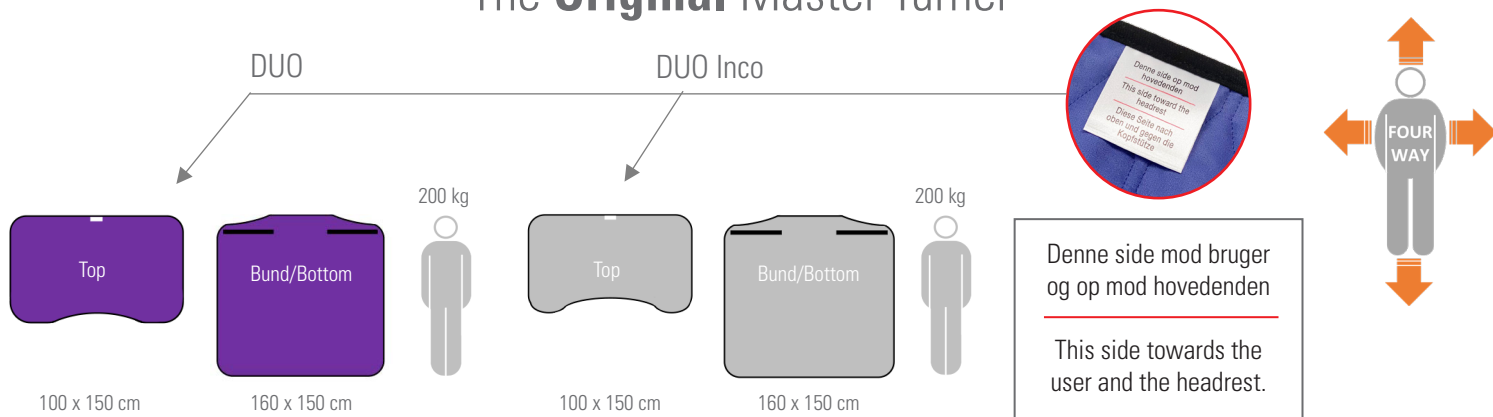

The Original Master Turner