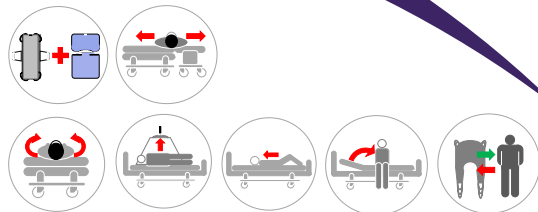

This product has been developed and manufactured using both raw materials and with production in Europe.

Choose quality, save money, and protect the environment.